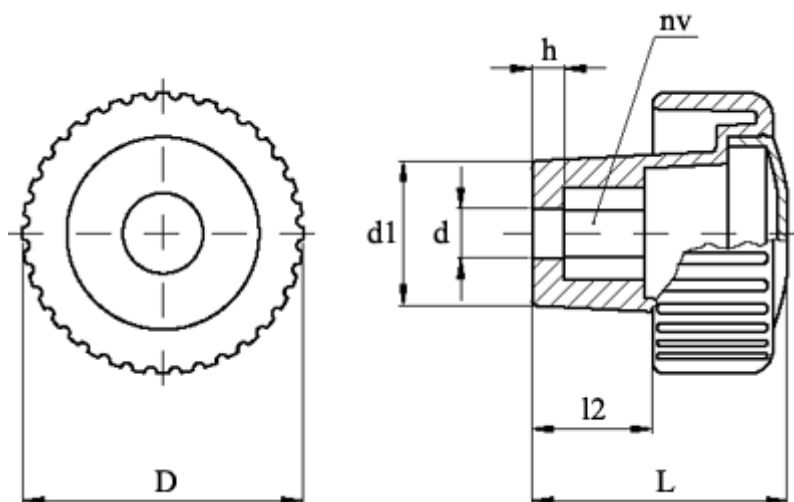

# Data Sheet

Article number: 23021387212

Description: E+G Knurled knob  
MCT.35 EH-6 C2, Orange centre cap

## Measures

D = 35  
d = 6  
d1 = 18.0  
h = 4  
L = 32  
l2 = 15  
NV = 10